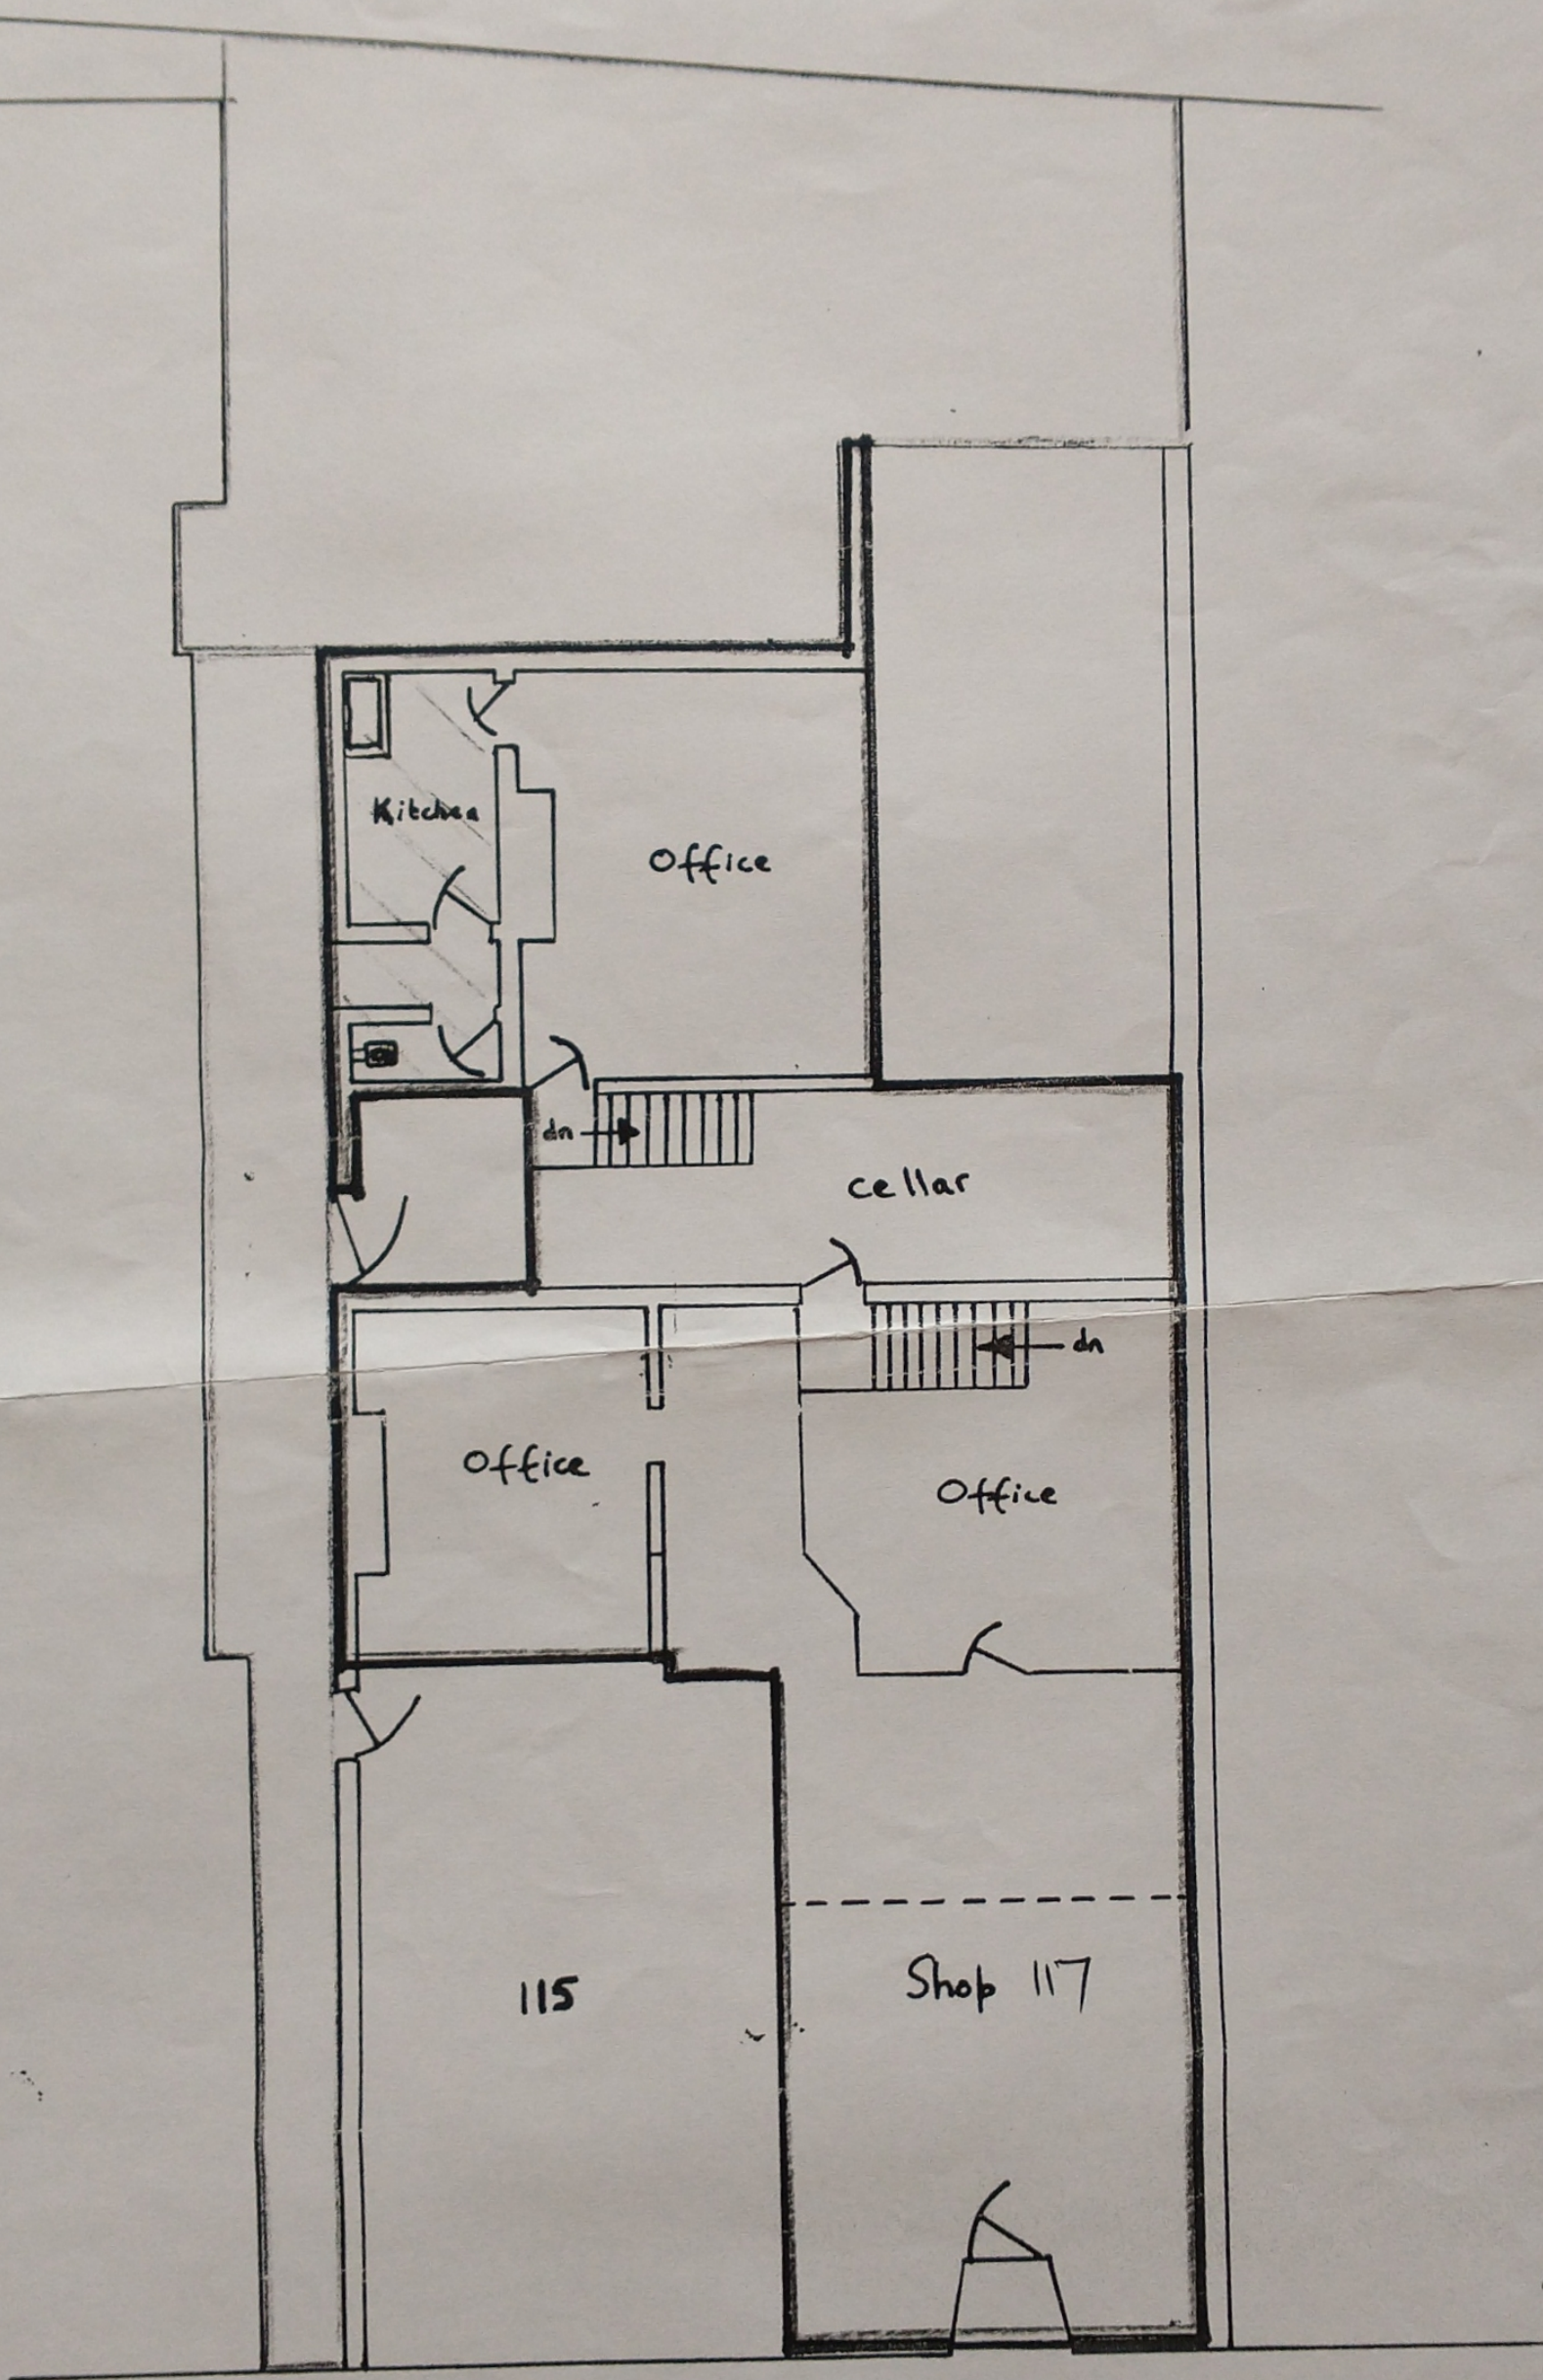

117 Elm Grove Southsea

*Angus
R. Whitehead*

SCALE $\frac{1}{8}'' = 1'0''$

GROUND FLOOR

DATE 7/3/1983

Scale $\frac{1}{8}'' = 1'0''$

PREPARED BY WHITEHEADS
S.P. HARFIELD ARICS ARVA
5 WEST STREET, HAVANT,
HANTS. PO9 1EJ