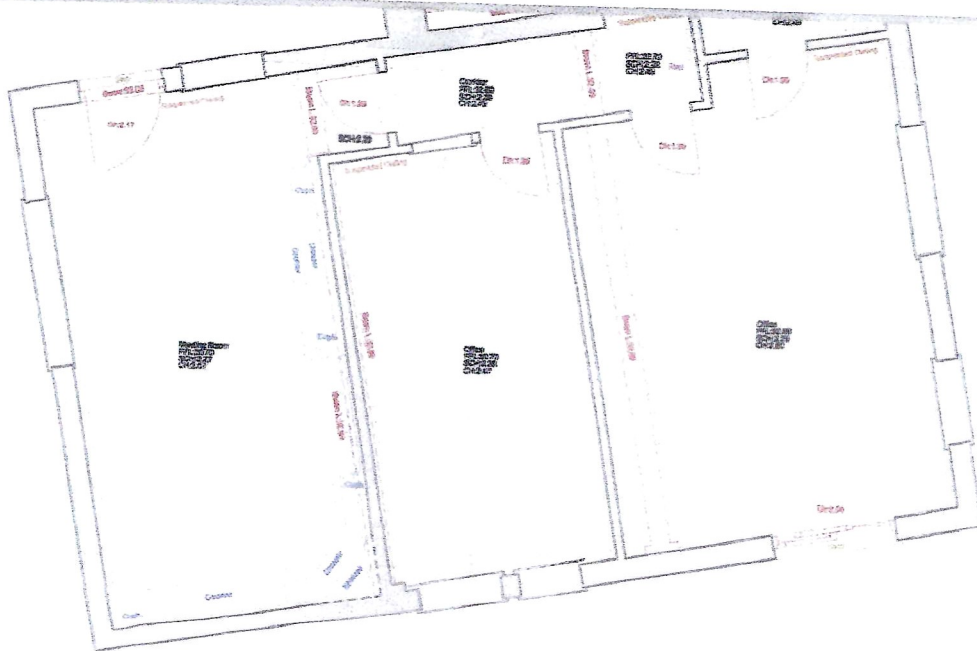

<p> Meat Castlev Window Stairs Radiat Stair </p>	<p> ESR Stairs Stylis Ceiling Elev Plank / Platform Stair </p>	<p> Control Station Orientation </p>	<p> Rev. Date Description </p>	<p> Client Drawing Title Scale </p> <p> Ground Floor 1:50 @ A1 </p>
---------------------------------------------------------------------------------------------------------------------	-----------------------------------------------------------------------------------------------------------------------------------	---------------------------------------------------------	---------------------------------------------------------	-----------------------------------------------------------------------------------------------------------------------

Ground Floor

10

Legend Symbols

- Roof
- Spotlight
- Windows
- Chairs
- Recliner
- Sanitary

- Soft
- Beam
- Skylights
- Curtain Glass
- Roof / Platform
- Stair

Control Stations

Orientation

Rev.

CR

Description

Ground Floor

10

Symbols		Control Stations
Wall	Soft	
Spdlevel	Stairs	
Windows	Staircase	
Door	Callng Stape	
Radiator	Plinth / Platform	
Sanitary	Stair	

First floor

Rev.	Date	Description

First Floor