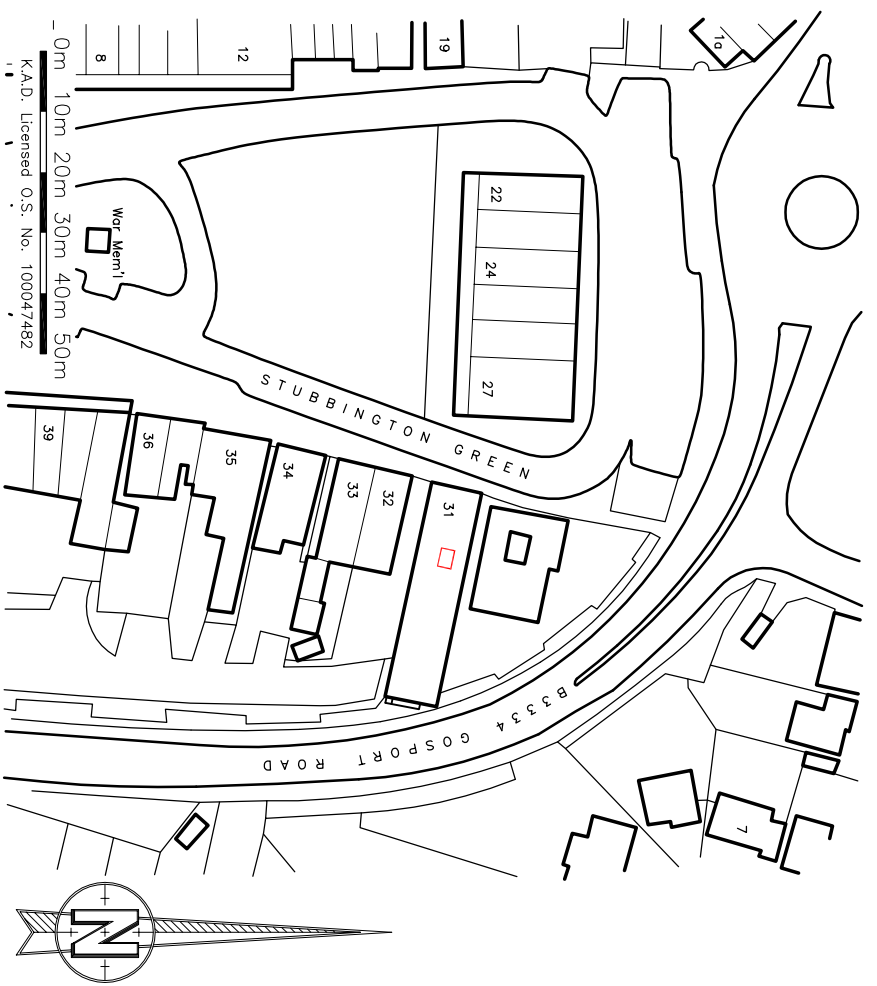

GROUND FLOOR PLAN

SITE LOCATION

STUBBINGTON MALL, UNIT E
 KIOSK, 31E STUBBINGTON GREEN
 HAMPSHIRE PO14 2LE

1:100 & 1:1250@A3 NOVEMBER 2015

K.A.D. Ltd.
 NIGHT ARCHITECTURAL DESIGN
 The Gatehouse, Admirals Wood
 7 Coldeast Way
 Sarisbury Green
 Southampton
 SO31 7AT
 m: 07801 346 479
 t: 01489 660 194
 e: ian@k-a-d.co.uk