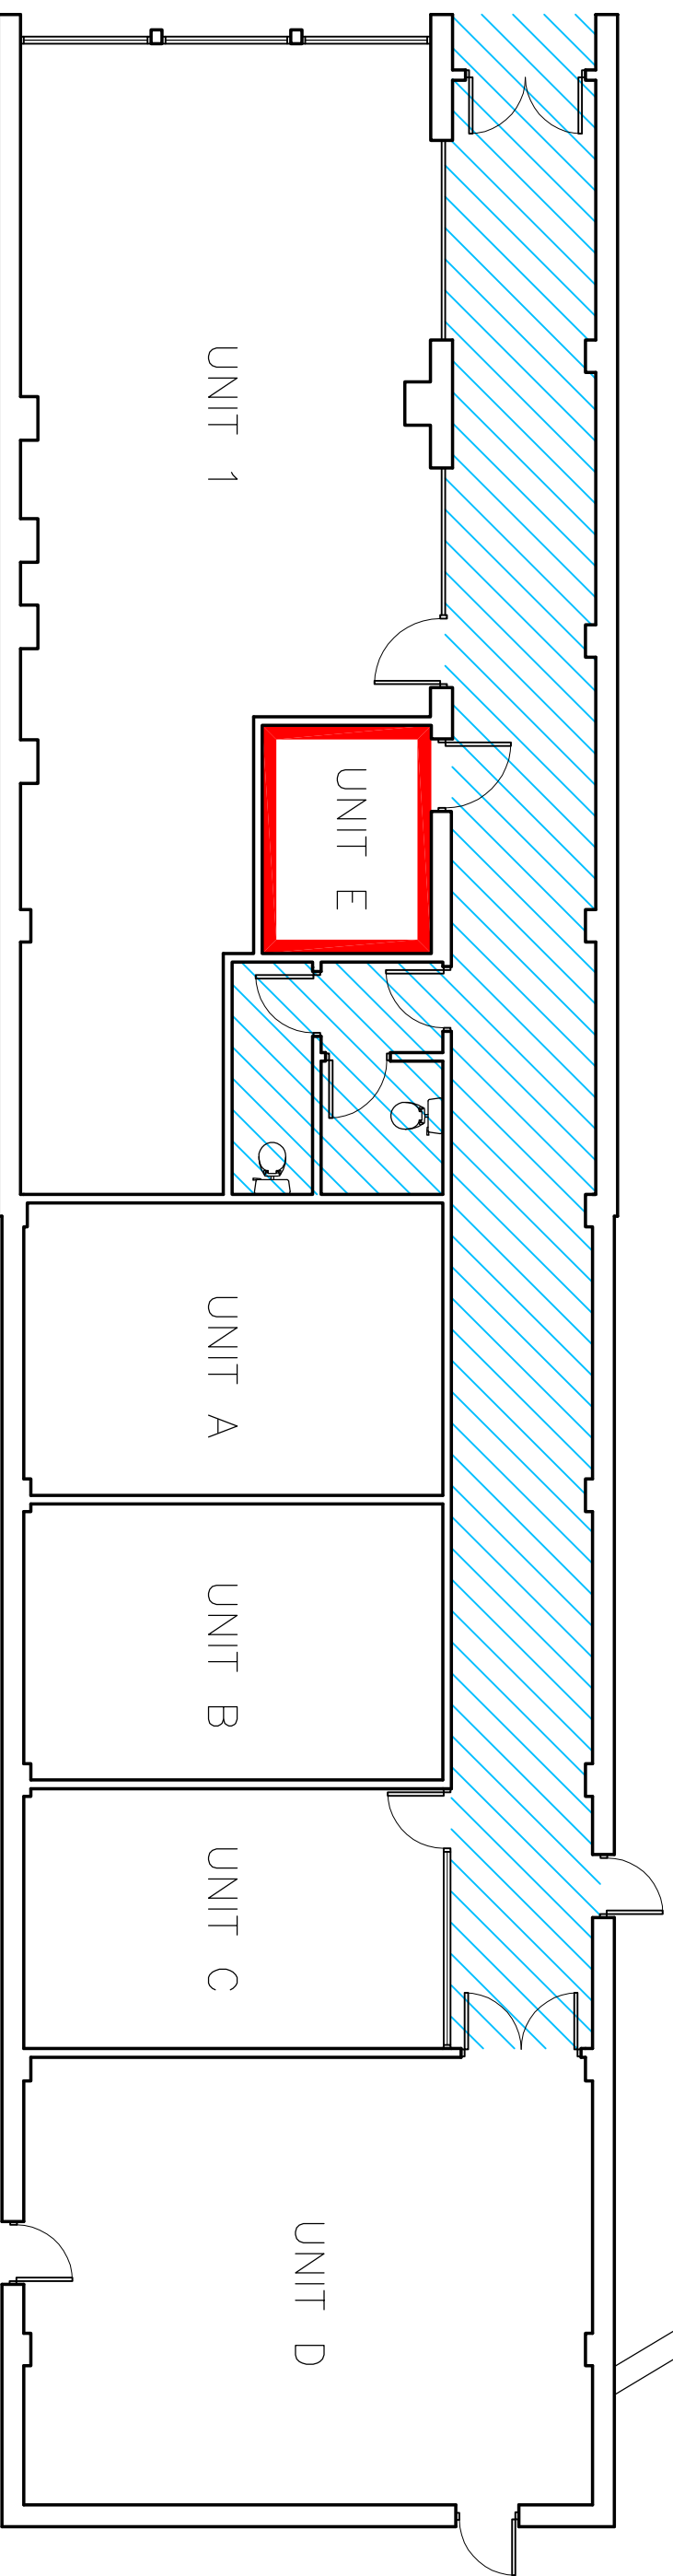

GROUND FLOOR PLAN

SITE LOCATION

STUBBINGTON MALL, UNIT E
 KIOSK, 31E STUBBINGTON GREEN
 HAMPSHIRE PO14 2LE

1:100 & 1:1250@A3 NOVEMBER 2015

K.A.D. Ltd.
 NIGHT ARCHITECTURAL DESIGN
 The Gatehouse, Admirals Wood
 7 Coldeast Way
 Sarisbury Green
 Southampton
 SO31 7AT
 m: 07801 346 479
 t: 01489 660 194
 e: ian@k-a-d.co.uk